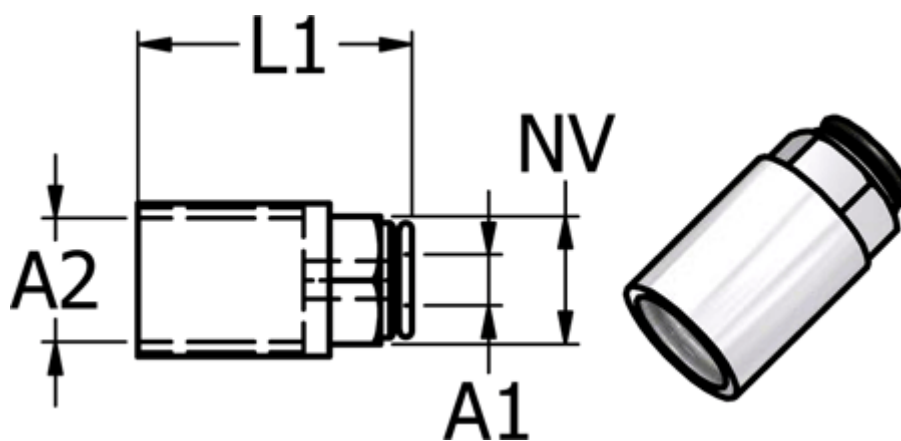

Data Sheet

Article number: 5867460146

Description: Metal fitting 746.014-6, Ø6 - G 1/4"
Push-in straight connector

Measures

| | |
|------------------------|----------|
| Ext. hose diameter = 6 | |
| L1 | = 29.3 |
| NV | = 12 |
| Thread A2 | = G 1/4" |